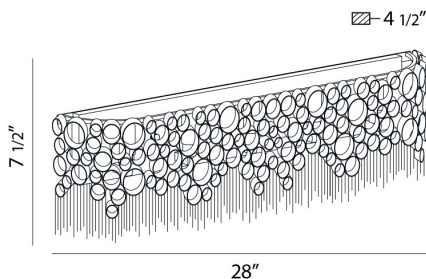

CAMEO, 28" VANITY LIGHT

PRODUCT DETAILS

No.	:	26315-010
Product Color	:	NICKEL
Product Material	:	METAL
Shade / Accent Colour	:	CLEAR
Shade / Accent Material	:	CRYSTAL
Width	:	28"
Height	:	7.5"
Ext	:	4.5"
Weight	:	7lbs

Options Available

ITEM NO.	FINISH	SHADE
26315-010	NICKEL	CLEAR

TECHNICAL DETAILS

Light Direction	:	Down
Canopy / Backplate Length	:	25.5"
Canopy / Backplate Height	:	1"
Canopy / Backplate Width	:	4.75"
Adjustable Lamp Head	:	No
Location	:	DAMP
Approval	:	