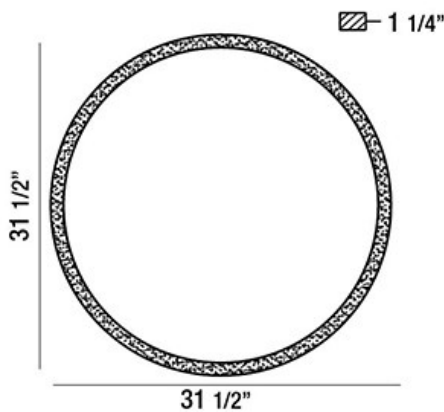

Options Available

ITEM NO.	FINISH	SHADE
29104-017