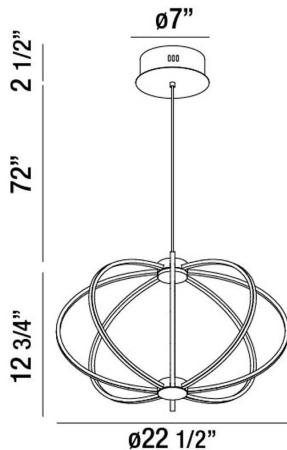

LEGGERO, 23" ROUND PENDANT

PRODUCT DETAILS

| | | |
|-------------------------|---|------------------|
| No. | : | 30035-034 |
| Product Color | : | BLACK |
| Product Material | : | ALUMINUM |
| Shade / Accent Colour | : | FROSTED/BLACK |
| Shade / Accent Material | : | ACRYLIC/ALUMINUM |
| Diameter | : | 22.5" |
| Height | : | 12.75" |
| Overall Height | : | 87.25" |
| Weight | : | 3.7lbs |

| | | |
|---------------------------|---|---|
| Light Direction | : | Down |
| Hanging Support Type | : | AIRCRAFT CABLE |
| Hanging Support Length | : | 72" |
| Canopy / Backplate Height | : | 2.5" |
| Canopy / Backplate Dia. | : | 7" |
| Adjustable Lamp Head | : | No |
| Location | : | DRY |
| Approval | : |  |