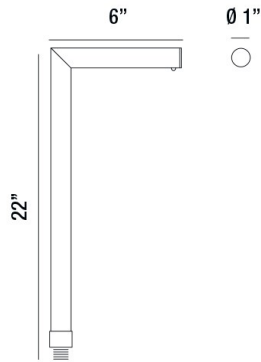

PROJECT INFORMATION

Job Name: Date: Type:

Comments: