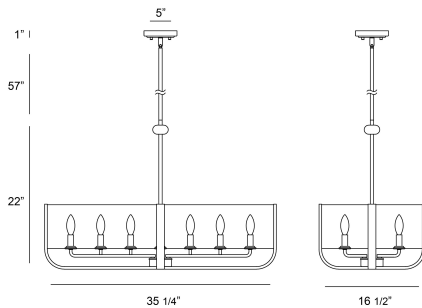

CAMPISI, 8 LIGHT OVAL CHANDELIER

PRODUCT DETAILS

No.	:	38157-011
Product Color	:	BRASS
Product Material	:	METAL
Shade / Accent Colour	:	CLEAR GLASS
Shade / Accent Material	:	GLASS
Length	:	35"
Width	:	16"
Height	:	22.5"
Overall Height	:	80"
Weight	:	14.5lbs

LIGHT SOURCE DETAILS

Number of Bulbs	:	8
Light Source Type	:	B10
Input Voltage	:	120V
Bulb Voltage	:	120V
Socket Type	:	E12
Wattage	:	60W
Total Wattage	:	480W
Bulb Included	:	No
Dimmable	:	No

Options Available

ITEM NO.	FINISH	SHADE
38157-011	BRASS	CLEAR GLASS
38157-028	CHROME	CLEAR GLASS
38157-035	BLACK	CLEAR GLASS

TECHNICAL DETAILS

Hanging Support Type	:	ROD
Hanging Support Length	:	57"
Rods Included	:	3"+6"+12"+18"+18"
Canopy / Backplate Height	:	1"
Canopy / Backplate Dia.	:	5"
Location	:	DRY
Approval	:	