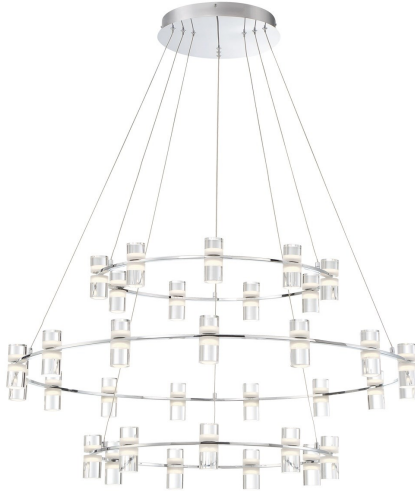

NETTO, 41" ROUND CHANDELIER

PRODUCT DETAILS

No.	:	33726-014
Product Color	:	CHROME
Product Material	:	METAL
Shade / Accent Colour	:	CLEAR
Shade / Accent Material	:	ACRYLIC
Diameter	:	40.5"
Height	:	4"
Overall Height	:	193.75"
Weight	:	22lbs

LIGHT SOURCE DETAILS

Light Source Type	:	INTEGRATED LED
Input Voltage	:	120V
Bulb Voltage	:	120V
Total Wattage	:	132W
Total Lumen	:	9900lm
Kelvin	:	3000K
CRI	:	90+
Dimmable	:	Yes

Options Available

ITEM NO.	FINISH	SHADE
33726-014	CHROME	CLEAR

TECHNICAL DETAILS

Hanging Support Type	:	AIRCRAFT CABLE
Hanging Support Length	:	180"
Canopy / Backplate Height	:	1.75"
Canopy / Backplate Dia.	:	13"
Location	:	DRY
Approval	:	

PROJECT INFORMATION

Job Name: Date: Type: