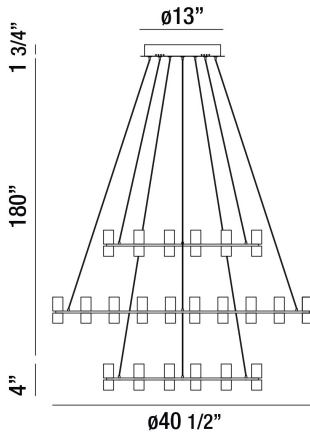

NETTO, 41" ROUND CHANDELIER

PRODUCT DETAILS

No.	:	33726-014
Product Color	:	CHROME
Product Material	:	METAL
Shade / Accent Colour	:	CLEAR
Shade / Accent Material	:	ACRYLIC
Diameter	:	40.5"
Height	:	4"
Overall Height	:	193.75"
Weight	:	22lbs

LIGHT SOURCE DETAILS

Light Source Type	:	INTEGRATED LED
Input Voltage	:	120V
Bulb Voltage	:	120V
Total Wattage	:	132W
Total Lumen	:	9900lm
Kelvin	:	3000K
CRI	:	90+
Dimmable	:	Yes

Options Available

ITEM NO.	FINISH	SHADE
33726-014	CHROME	CLEAR

TECHNICAL DETAILS

Hanging Support Type	:	AIRCRAFT CABLE
Hanging Support Length	:	180"
Canopy / Backplate Height	:	1.75"
Canopy / Backplate Dia.	:	13"
Location	:	DRY
Approval	:	

PROJECT INFORMATION

Job Name: Date: Type: