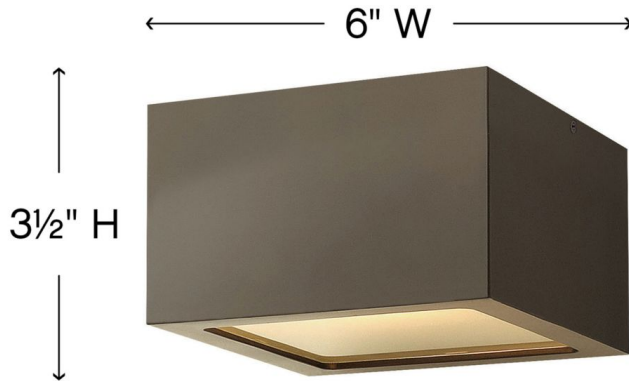

KUBE

1765BZ

SMALL FLUSH MOUNT

A collection of sleek designs, Kube's contemporary style featuring solid aluminum construction provides a chic, minimalist statement to complement a variety of exteriors.

DETAILS	
FINISH:	Bronze
MATERIAL:	Aluminum
GLASS:	Etched Lens
DIMMABLE:	YES - 0-10V TYPE DIMMER ONLY

DIMENSIONS	
WIDTH:	6"
HEIGHT:	3.5"
WEIGHT:	2lb

LIGHT SOURCE	
LIGHT SOURCE:	Integrated LED
LED NAME:	LC1-60
VOLTAGE:	120v/277v
COLOR TEMP:	3000
LUMENS:	600
CRI:	96
INCANDESCENT EQUIVALENCY:	1 x 60w
DIMMABLE:	YES - 0-10V TYPE DIMMER ONLY

MOUNTING	
CANOPY:	6" Sq.

SHIPPING	
CARTON LENGTH:	8.5
CARTON WIDTH:	6
CARTON HEIGHT:	9
CARTON WEIGHT:	3

PRODUCT DETAILS:

- Suitable for use in wet (outdoor direct rain) locations as defined by NEC and CEC. Meets United States UL Underwriters Laboratories & CSA Canadian Standards Association Product Safety Standards
- Fixture is Dark Sky compliant and engineered to minimize light glare upward into the night sky
- Equipped with a 120/277 universal driver. 0-10 dimming.
- 2-year finish warranty
- LED components carry a 5-year limited warranty
- Bold lines and a clean, minimalist style complement contemporary architecture