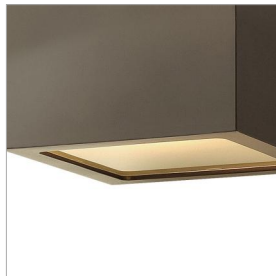

KUBE

1765BZ

SMALL FLUSH MOUNT

A collection of sleek designs, Kube's contemporary style featuring solid aluminum construction provides a chic, minimalist statement to complement a variety of exteriors.

DETAILS	
FINISH:	Bronze
MATERIAL:	Aluminum
GLASS:	Etched Lens
DIMMABLE:	YES - 0-10V TYPE DIMMER ONLY

DIMENSIONS	
WIDTH:	6"
HEIGHT:	3.5"
WEIGHT:	2lb

LIGHT SOURCE	
LIGHT SOURCE:	Integrated LED
LED NAME:	LC1-60
VOLTAGE:	120v/277v
COLOR TEMP:	3000
LUMENS:	600
CRI:	96
INCANDESCENT EQUIVALENCY:	1 x 60w
DIMMABLE:	YES - 0-10V TYPE DIMMER ONLY

MOUNTING	
CANOPY:	6" Sq.

SHIPPING	
CARTON LENGTH:	8.5
CARTON WIDTH:	6
CARTON HEIGHT:	9
CARTON WEIGHT:	3

PRODUCT DETAILS:

- Suitable for use in wet (outdoor direct rain) locations as defined by NEC and CEC. Meets United States UL Underwriters Laboratories & CSA Canadian Standards Association Product Safety Standards
- Fixture is Dark Sky compliant and engineered to minimize light glare upward into the night sky
- Equipped with a 120/277 universal driver. 0-10 dimming.
- 2-year finish warranty
- LED components carry a 5-year limited warranty
- Bold lines and a clean, minimalist style complement contemporary architecture