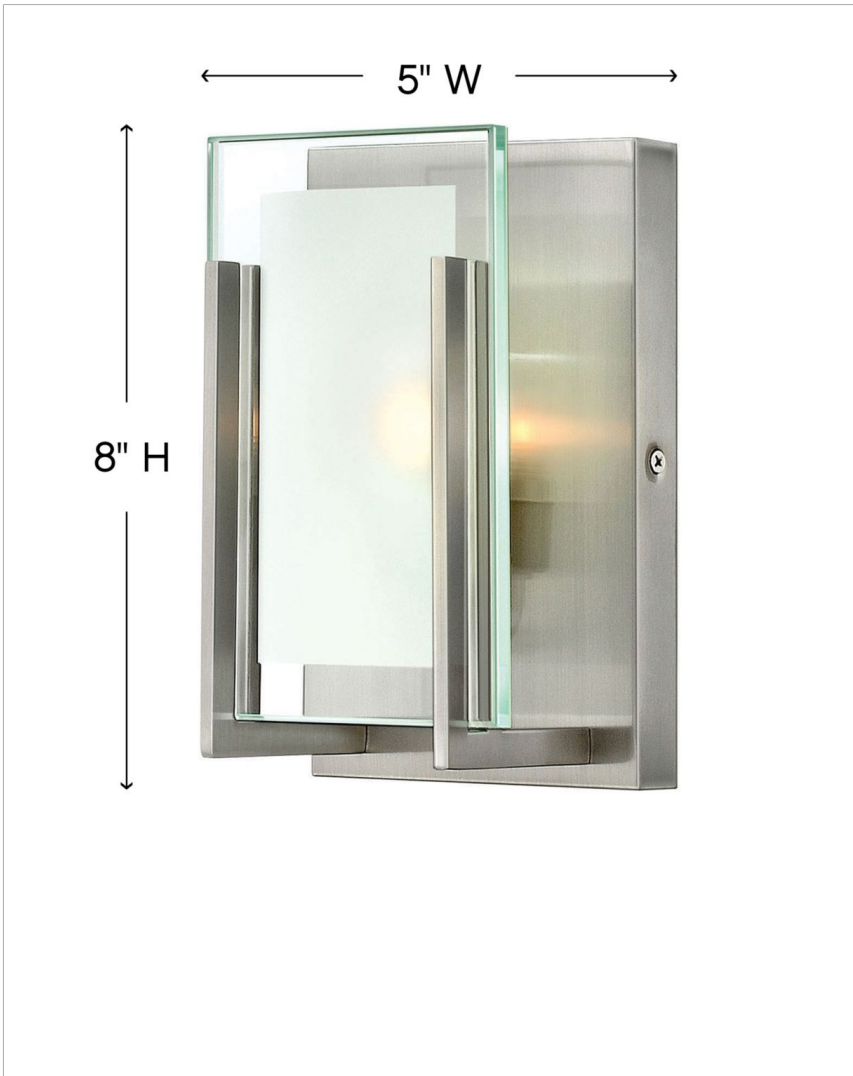

LATITUDE

5650BN

SINGLE LIGHT VANITY

Latitude is contemporary and sleek, finding its true beauty in the minimalist design. The slim glass panel features rectangular etching while the subtle, split fork frames add understated architectural style.

DETAILS	
FINISH:	Brushed Nickel
MATERIAL:	Steel
GLASS:	Inside Etched Clear
DIMMABLE:	Yes

DIMENSIONS	
WIDTH:	5"
HEIGHT:	8"
WEIGHT:	2lb
BACK PLATE:	5"W X 8"H
EXTENSION:	4"
TOP TO OUTLET:	4"

LIGHT SOURCE	
LIGHT SOURCE:	Socketed
VOLTAGE:	120v

SHIPPING	
CARTON LENGTH:	7.5
CARTON WIDTH:	7.5
CARTON HEIGHT:	11.5
CARTON WEIGHT:	3

PRODUCT DETAILS:

- Mounting hardware is hidden on the back plate to ensure a clean silhouette
- This fixture must be installed with shades/glass facing up toward the ceiling
- Suitable for use in damp locations as defined by NEC and CEC. Meets United States UL Underwriters Laboratories & CSA Canadian Standards Association Product Safety Standards.
- ADA compliant
- Bold silhouette with dramatic details creates a modern statement