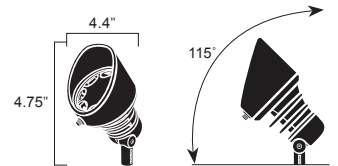

KICHLER

ARCHITECTURAL OUTDOOR

Design Pro LED Accent 21W

16012 (21W 10° Spot) 16013 (21W 35° Flood) 16014 (21W 60° Wide Flood)

FEATURES

- Three beam spread options put light where you want it.
- A range of Kelvin color temperature choices from warm white 2,700K to pure white 3,000K.
- Radiax™ Optics deliver the greatest lumens per watt in the industry.
- Tight LED binning tolerances mean greater color consistency.
- Built-in adjustable cowl provides better glare control.
- 9V-15V operating range virtually eliminates voltage drop.

PROJECT:
TYPE:
ORDERING # :
COMMENTS:

PHOTOMETRIC INFORMATION

PRODUCT	DISTANCE	FOOTCANDLES	BEAM WIDTH	
10 Degree Spot 16012	8 Feet	171.6	2 Feet	<div style="display: flex; flex-direction: column; align-items: center;"> <div style="display: flex; align-items: center; margin-bottom: 20px;"> <div style="margin-right: 10px;">Narrow Spot</div>  </div> <div style="margin-bottom: 20px;">10 Degree Spread</div> <div style="display: flex; align-items: center; margin-bottom: 20px;"> <div style="margin-right: 10px;">Flood</div>  </div> <div style="margin-bottom: 20px;">35 Degree Spread</div> <div style="display: flex; align-items: center;"> <div style="margin-right: 10px;">Wide Flood</div>  </div> <div style="margin-left: 10px;">60 Degree Spread</div> </div>
	12 Feet	76.3	3 Feet	
	24 Feet	19.1	6 Feet	
	36 Feet	8.5	8.9 Feet	
	48 Feet	4.8	11.9 Feet	
	60 Feet	3.1	14.9 Feet	
35 Degree Floodlight 16013	4 Feet	138.8	2.5 Feet	
	8 Feet	34.7	4.9 Feet	
	16 Feet	8.7	9.8 Feet	
	24 Feet	3.9	14.8 Feet	
	32 Feet	2.2	19.7 Feet	
	40 Feet	1.4	24.6 Feet	
60 Degree Wide Floodlight 16014	4 Feet	43.2	4.2 Feet	
	8 Feet	10.8	8.5 Feet	
	16 Feet	2.7	16.9 Feet	
	24 Feet	1.2	25.4 Feet	
	32 Feet	0.7	33.9 Feet	
	40 Feet	0.4	42.3 Feet	