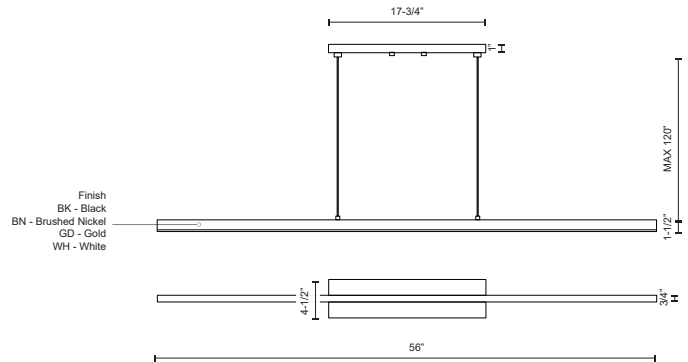

VEGA
LP10356
PENDANTS

PROJECT

DESCRIPTION

Slim state-of-the-art linear LED pendant brings sophistication to any room it is installed in. Available in brushed nickel, gold, black, and white metal finishes with full length linear frosted acrylic diffuser which when lit diffuses the light evenly below. Provided with our powerful 120V AC LED technology, Available in two different sizes and wall sconces, see series for more details.

LP10356-BK
Black

LP10356-BN
Brushed Nickel

LP10356-WH
White

LP10356-GD
Gold

SPECIFICATION DETAILS

* For custom options, consult factory for details.

Fixture Dimensions	L56" x W3/4" x H1-1/2"
Light Source	LED
Wattage	35W
Total Lumens	3000lm*
Delivered Lumens	BK-1313lm; BN-2009lm; GD-1935lm; WH-2209lm;
Voltage	120V
Color Temperature	3000K
CRI (Ra)	>90
Optional Color Temps	2700K - 5000K Available, Minimum Order Quantities Apply
LED Rated Life	50,000 hours
Dimming	100% - 10%, ELV Dimmer (Not Included)
Diffuser Details	White Acrylic Diffuser
Adjustable	Yes
Wire Length	120" Max
Wire Type	Clear SSL Wire
Location	Dry
Warranty	5 Years
Canopy Dimensions	L17-3/4" x W4-1/2" x H1"