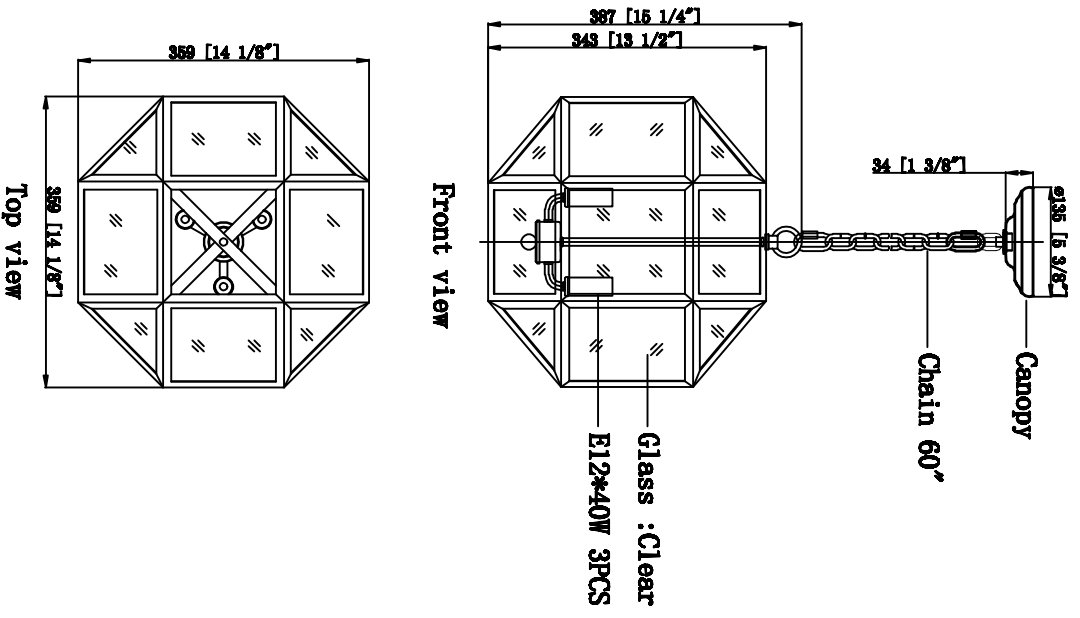

Finish:
 Colorway 1:Vintage Gold
 Colorway 2:Vintage Silver
 Colorway 3:Black
Glass :Clear
Type of Bulb:E12
Number of Bulb:3PCS

FACTORY	20
ITEM NO.	LD6001D14
DRAFTER	
DATE	2017.04.11

Model#:	LD6001D14	Chain/Rod/Cord Included (INCD)	60"
Number of Tiers:	1	Chain/Rod/Cord finish:	Vintage Gold/Vintage Silver/Black
Fixture Material:	Metal & Glass	Chain/Rod/Cord Item#:	CHALIN04PYG/CHALIN04PVS/CHALIN04PBK
Shades Included:	NO	Wire Included (INXD) :	78.7"
Shade Material:	N/A	Wire color:	Gold/Clear/Black
Shade Color:	N/A	Assembly required	No
Shade Shape:	N/A	Light Bulbs:	3
Shade Height:	N/A	Bulb Type:	E12
Shade Width:	N/A	Bulb Wattage:	40W
Shade Length:	N/A	Max Wattage :	120W
Hanging Device:	CHAIN	Voltage :	110-125V
Adjustable:	Yes	Finish:	Vintage Gold/Vintage Silver/Black
Maximum Hanging Height:	24"	Hardware Finish:	Vintage Gold/Vintage Silver/Black
Minimum Hanging Height:	77"	Hardware Material:	Metal
Length (in.)	14"	Crystal Tint:	N/A
Width / Diameter (in.)	14"	Crystal Color :	N/A
Height (in.)	15"	UL & ULc Standard :	Yes
Inside Fixture Length (In.)	N/A	Product Weight:	10.5
Inside Fixture Wire /Diameter(In.)	5.25"	Hanging Weight (Crown Only)	
Inside Fixture Bulbs (In.)	11.75"	Hanging Bulbs V/Crystal	
Canopy:	Yes	Shipment type :	Small Parcel
Canopy Height:	1.3"	Number of Boxes :	1
Canopy Width:	5.3"	Box 1 Length :	16.5
Canopy Length:		Box 1 Width :	16.5
		Box 1 Height :	21
		Box 2 Length :	14
		Box 2 Width :	
		Box 2 Height :	
		Box 2 Weight :	