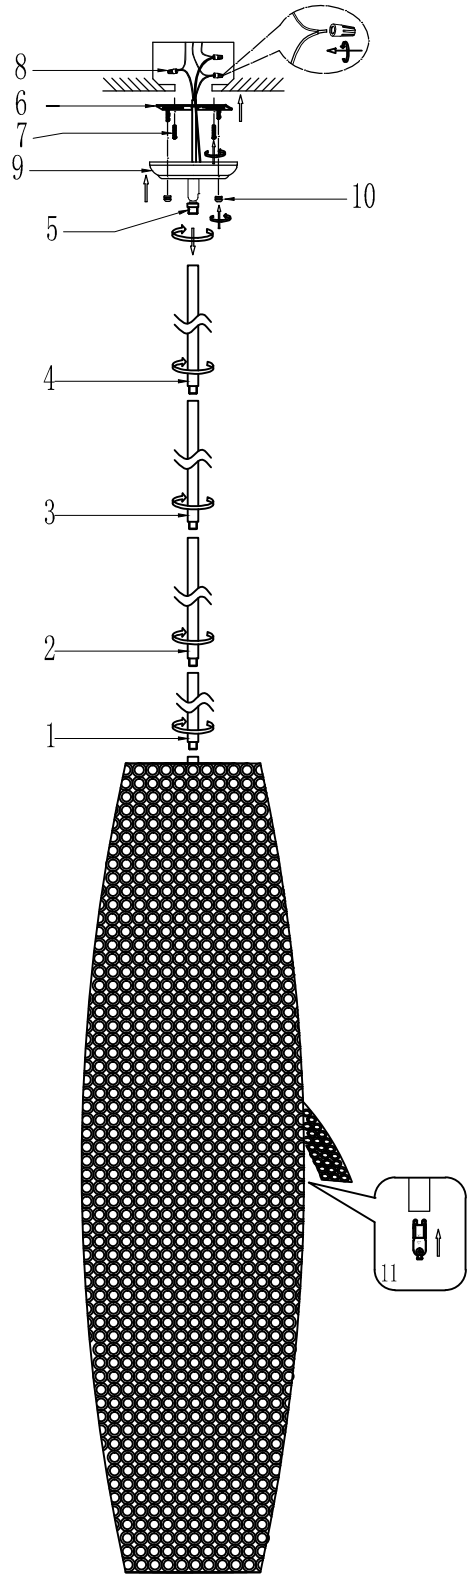

Installation Instructions Model 39884BCBZ

FEATURE

● Lamp Type: G9 12xMAX 40W 120V~60HZ

The lamp is for indoor use only