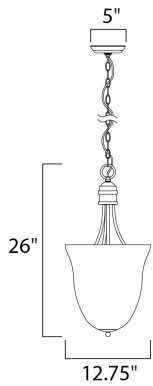

PRODUCT DESCRIPTION

Modern style at a competitive price will make this collection the next builder standard. Tall profile Frost glass shades adorn a minimalistic frame in your choice of Satin Nickel or Oil Rubbed Bronze.

MEASUREMENTS

DIMENSION : 12.75" L x 12.75" W x 26" H
 HANGING WEIGHT : 6.35 lb

LAMPING

INPUT VOLTAGE : 120V
 LUMENS : 0 Rated
 BULB : 3 x 60W Incandescent E12 Candelabra , 180W Total
 BULB INCLUDED : (Not Included)
 DIMMABLE : Yes