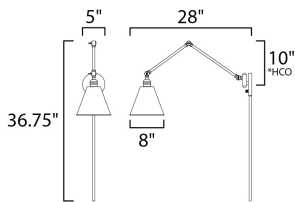

PRODUCT DESCRIPTION

Direct the light exactly where you want it using the articulated arms and metal shades of the Library series. At the backplate, the arm pivots left or right and up or down to direct the light. Additional articulated arms angle the shade or extend or contract the distance of the light source from the wall. Available in Polished Nickel and Heritage Brass finishes, the Library collection evokes industrial era classicism perfect for use as a task light or accent light. Complimentary table and floor lamps complete the collection.

MEASUREMENTS

DIMENSION : 8" W x 36.75" H x 28" Ext
MAX OAH : 5" W x 5" H
HANGING WEIGHT : 4.1 lb

LAMPING

INPUT VOLTAGE : V
BULB : 1 x 100W Incandescent E26 Medium , 100W Total
BULB INCLUDED : (Not Included)
DIMMABLE : High Low Switch
LIGHTING_DIRECTION : Directional

FINISHES OPTION

Heritage
Polished Nickel

MATERIAL

Brass, Steel

RATINGS

cETLus
Dry Location

ADDITIONAL

INSTALL UP/DOWN: Down
OPERATING TEMPERATURE:
-20°C (-4°F), 40°C (104°F)

Always consult a qualified electrician before installing any lighting product.