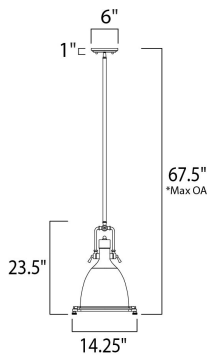

*max overall height

MEASUREMENTS

DIMENSION : 14.25" L x 14.25" W x 23.5" H
 MAX OAH : 67.5" OAH
 CANOPY : 6" W x 1" H x 6" L
 HANGING WEIGHT : 9.46 lb

LAMPING

INPUT VOLTAGE : 120V
 LUMENS : 0 Rated
 BULB : 1 x 60W Incandescent E26 Medium , 60W Total
 BULB INCLUDED : (Not Included)
 DIMMABLE : Yes