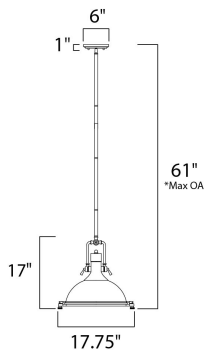

*max overall height

MEASUREMENTS

- DIMENSION : 17.75" L x 17.75" W x 17" H
- MAX OAH : 61" OAH
- CANOPY : 6" W x 1.25" H
- HANGING WEIGHT : 10.34 lb

LAMPING

- INPUT VOLTAGE : 120V
- LUMENS : 0 Rated
- BULB : 1 x 60W Incandescent E26 Medium , 60W Total
- BULB INCLUDED : (Not Included)
- DIMMABLE : Yes