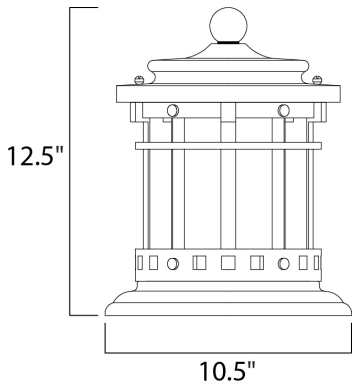

PRODUCT DESCRIPTION

Santa Barbara Cast is a transitional style collection from Maxim Lighting International in Sienna finish with Seedy glass.

MEASUREMENTS

DIMENSION : 10.5" L x 10.5" W x 12.5" H
 HANGING WEIGHT : 5.28 lb

LAMPING

INPUT VOLTAGE : 120V
 LUMENS : 0 Rated
 BULB : 3 x 40W Incandescent E12 Candelabra , 120W Total
 BULB INCLUDED : (Not Included)
 DIMMABLE : Yes

FINISHES OPTION

 Sienna

GLASS

Seedy CD

MATERIAL

Die Cast Aluminum