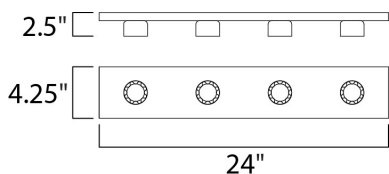

MEASUREMENTS

DIMENSION : 24" W x 4.25" H x 2.5" Ext
 BACK PLATE : 4" W x 23.25" H x 2.14" HCO
 HANGING WEIGHT : 0.8 lb

LAMPING

LUMENS : 0 Rated
 BULB : 4 x 60W Incandescent E26 Medium , 240W Total
 BULB INCLUDED : (Not Included)
 DIMMABLE : Yes
 COLOR_TEMP : 2700K
 LIGHTING_DIRECTION : Both