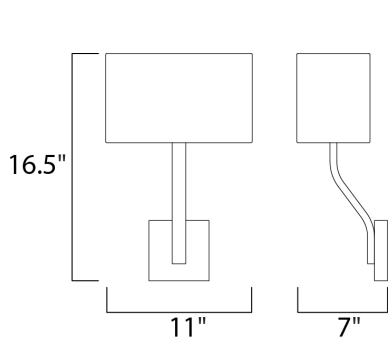

MEASUREMENTS

DIMENSION : 11" W x 16.5" H x 7" Ext
 MAX OAH : 4.5" W x 4.5" H
 HANGING WEIGHT : 2.29 lb

LAMPING

INPUT VOLTAGE : 120V
 LUMENS : 800 Rated
 BULB : 1 x 9W LED LED , 0W Total
 BULB INCLUDED : (Included)
 DIMMABLE : Electronic Low Voltage (ELV)
 CRI : 90+ CRI
 COLOR_TEMP : 3000K