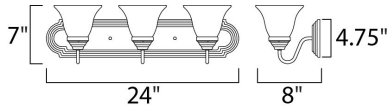

MEASUREMENTS

DIMENSION : 24" W x 7" H x 8" Ext
 BACK PLATE : 24" W x 4.75" H x 4.07" HCO
 HANGING WEIGHT : 5.07 lb

LAMPING

INPUT VOLTAGE : 120V
 LUMENS : 0 Rated
 BULB : 3 x 60W Incandescent E26 Medium , 180W Total
 BULB INCLUDED : (Not Included)
 DIMMABLE : Yes