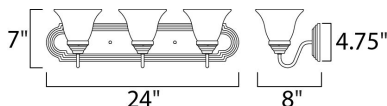

MEASUREMENTS

DIMENSION : 24" W x 7" H x 8" Ext
 BACK PLATE : 24" W x 4.75" H x 4.07" HCO
 HANGING WEIGHT : 5.07 lb

LAMPING

INPUT VOLTAGE : 120V
 LUMENS : 0 Rated
 BULB : 3 x 60W Incandescent E26 Medium , 180W Total
 BULB INCLUDED : (Not Included)
 DIMMABLE : Yes