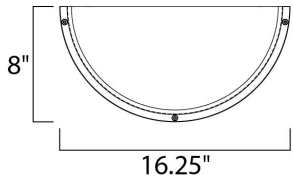

**MEASUREMENTS**

DIMENSION : 16.25" W x 8" H x 3.5" Ext  
 MAX OAH : 0.35" W x 7.95" H  
 HANGING WEIGHT : 2.95 lb

**LAMPING**

LUMENS : 3,600 Rated  
 BULB : 2 x 26W Fluorescent G24q-3 Quad T4 CFL , 52W Total  
 BULB INCLUDED : (Included)  
 DIMMABLE : No  
 COLOR\_TEMP : 3000K