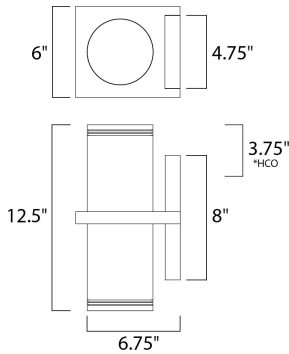

PRODUCT DESCRIPTION

Indirect exterior lighting not only provides illumination where you want but it also highlights the building structure for a beautiful architectural effect. Our collection of up and down lighting fixtures are available in both Architectural Bronze and Brushed Aluminum.

MEASUREMENTS

DIMENSION : 6" W x 12.5" H x 6.75" Ext
BACK PLATE : 3.86" HCO
HANGING WEIGHT : 6.62 lb

LAMPING

INPUT VOLTAGE : 120V
LUMENS : 2,100 Rated (600 Del.)
BULB : 2 x 15W LED PCB Integrated , 30W Total
BULB INCLUDED : (Integrated)
DIMMABLE : Triac CL
CRI : 80 CRI
COLOR_TEMP : 3000K
LIGHTING_DIRECTION : Both

FINISHES OPTION

- Architectural Bronze
- Brushed Aluminum

RATINGS

Wet Location

ADDITIONAL

OPERATING TEMPERATURE:
-20°C (-4°F), 40°C (104°F)

PHOTOMETRIC: Report Found Online

Always consult a qualified electrician before installing any lighting product.