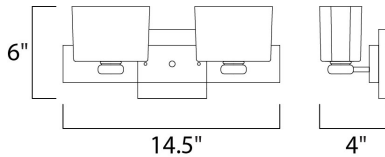

MEASUREMENTS

DIMENSION : 14.5" W x 6" H x 4" Ext
 BACK PLATE : 4.75" W x 4.75" H x 2.75" HCO
 HANGING WEIGHT : 3.53 lb

LAMPING

INPUT VOLTAGE : 120V
 LUMENS : 900 Rated
 BULB : 2 x 40W Xenon G9 , 80W Total
 BULB INCLUDED : (Included)
 DIMMABLE : Yes
 COLOR_TEMP : 2900K