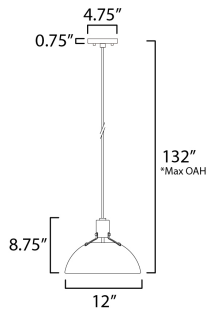

PRODUCT DESCRIPTION

Sockets are suspended above a metal spun dome in your choice of Black or White with Gold accents or Satin Nickel with Black accents. A clean and simple approach to modern or transitional lighting, the opening allows light to shine through the opening atop while providing functional light below. This break in the two parts is supported with straps and decorative rivets in complimentary finishes for a subtly tasteful two-tone finish. A coordinating pin-up wall sconce offers a bedside application to this design with integrated switch on its back plate and two feet of cord cover that can be removed and hardwired per your preference.

FINISHES OPTION

-  Antique Brass / Black
-  Satin Nickel
-  White/Satin Brass

MATERIAL

Steel, Aluminum

RATINGS

Dry Location

ADDITIONAL

OPERATING TEMPERATURE:
-20°C (-4°F), 40°C (104°F)

MEASUREMENTS

- DIMENSION : 12" L x 12" W x 8.75" H
- MAX OAH : 132" OAH
- HANGING WEIGHT : 1.98 lb

LAMPING

- INPUT VOLTAGE : 120V
- BULB : 1 x 60W Incandescent E26 Medium , 60W Total
- BULB INCLUDED : (Not Included)