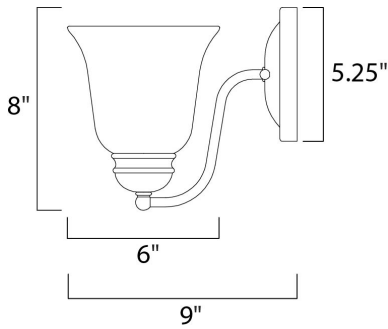

PRODUCT DESCRIPTION

Contemporary collection with sweeping arms and clean lines. Offered in Ice glass and Satin Nickel finish or Wilshire glass and Oil Rubbed Bronze finish.

MEASUREMENTS

DIMENSION : 6" W x 8" H x 9" Ext
 MAX OAH : 5.25" W x 5.25" H
 HANGING WEIGHT : 1.68 lb

GLASS

Ice IC

MATERIAL

Steel, Glass

RATINGS

cETLus
 Damp Location

ADDITIONAL

INSTALL UP/DOWN: Up/Down
 RATED LIFE 2500 Hours
 OPERATING TEMPERATURE:
 -20°C (-4°F), 40°C (104°F)