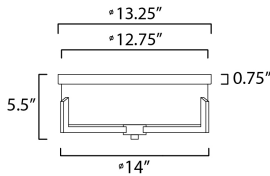

**ADDITIONAL**

OPERATING TEMPERATURE:  
-20°C (-4°F), 40°C (104°F)

**MEASUREMENTS**

- DIMENSION : 14" L x 14" W x 5.5" H
- CANOPY : 13.25" W x 0.75" H x 13.25" L
- HANGING WEIGHT : 6.28 lb

**LAMPING**

- INPUT VOLTAGE : 120V
- BULB : 3 x 60W Incandescent E26 Medium , 180W Total
- BULB INCLUDED : (Not Included)