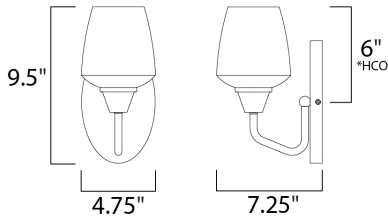

MEASUREMENTS

DIMENSION : 4.75" W x 9.5" H x 7.25" Ext
 MAX OAH : x 4.33" W x 6.8" H
 HANGING WEIGHT : 0.56 lb

LAMPING

INPUT VOLTAGE : 120V
 LUMENS : 0 Rated
 BULB : 1 x 60W Incandescent E26 Medium , 60W Total
 BULB INCLUDED : (Not Included)
 DIMMABLE : Yes

*height from center of outlet to the top of the fixture

FINISHES OPTION

-  Black / Satin Nickel
-  Bronze / Antique Brass

GLASS

Clear CL

MATERIAL

Steel, Glass

RATINGS