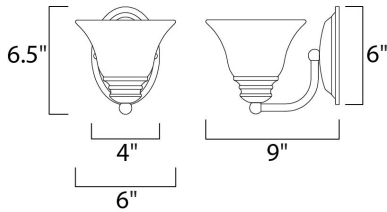

MEASUREMENTS

DIMENSION : 6" W x 6.5" H x 9" Ext
 MAX OAH : 4.13" W x 6.13" H
 HANGING WEIGHT : 1.5 lb

LAMPING

INPUT VOLTAGE : 120V
 LUMENS : 0 Rated
 BULB : 1 x 60W Incandescent E26 Medium , 60W Total
 BULB INCLUDED : (Not Included)
 DIMMABLE : Yes