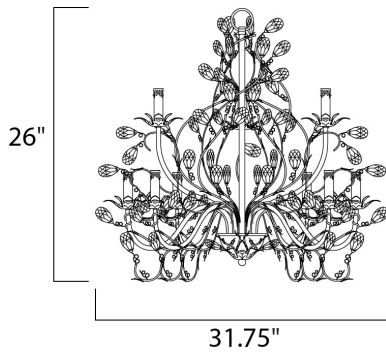

MEASUREMENTS

DIMENSION : 29" L x 29" W x 30.5" H
 HANGING WEIGHT : 21 lb

LAMPING

INPUT VOLTAGE : 120V
 LUMENS : 0 Rated
 BULB : 9 x 60W Incandescent E12 Candelabra , 540W Total
 BULB INCLUDED : (Not Included)
 DIMMABLE : Yes

FINISHES OPTION

- Etruscan Gold
- Oil Rubbed Bronze

MATERIAL

Steel

RATINGS

cULus
 Dry Location

ADDITIONAL

RATED LIFE 1500 Hours
 OPERATING TEMPERATURE:
 -20°C (-4°F), 40°C (104°F)