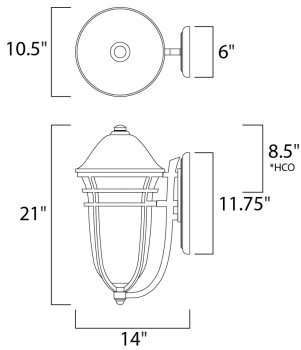

PRODUCT DESCRIPTION

The Westport Collection of outdoor lighting fixtures gives you the ability to pierce the darkness, enhancing the look of your home. Designed in an Artesian Bronze finished and a Wisp glass, you are sure to gain that desire.

MEASUREMENTS

- DIMENSION : 10.5" W x 21" H x 14" Ext
- BACK PLATE : 6" W x 11.75" H x 8.5" HCO
- HANGING WEIGHT : 9.33 lb

LAMPING

- INPUT VOLTAGE : 120V
- LUMENS : 0 Rated
- BULB : 1 x 60W Incandescent E26 Medium , 60W Total
- BULB INCLUDED : (Not Included)
- DIMMABLE : Yes

FINISHES OPTION

- Artesian Bronze

GLASS

Wisp WP

MATERIAL

Die Cast Aluminum

RATINGS

Wet Location

ADDITIONAL

OPERATING TEMPERATURE:
-20°C (-4°F), 40°C (104°F)

Always consult a qualified electrician before installing any lighting product.