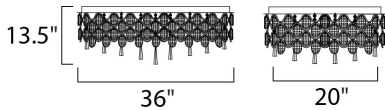

MEASUREMENTS

DIMENSION : 36" L x 20" W x 13.5" H
 HANGING WEIGHT : 44 lb

LAMPING

INPUT VOLTAGE : 120V
 LUMENS : 5,520 Rated
 BULB : 23 x 25W Xenon G9 , 575W Total
 BULB INCLUDED : (Included)
 DIMMABLE : Yes
 COLOR_TEMP : 2900K