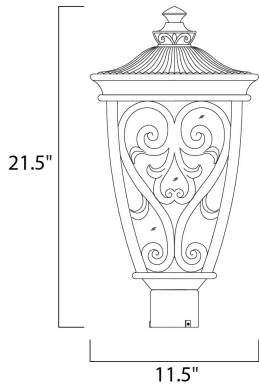

MEASUREMENTS

DIMENSION : 11.5" L x 11.5" W x 21.5" H
 HANGING WEIGHT : 10.14 lb

LAMPING

INPUT VOLTAGE : 120V
 LUMENS : 0 Rated
 BULB : 3 x 40W Incandescent E12 Candelabra , 180W Total
 BULB INCLUDED : (Not Included)
 DIMMABLE : Yes