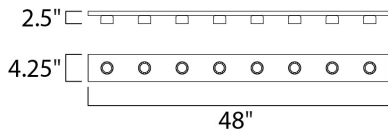

**MEASUREMENTS**

DIMENSION : 48" W x 4.25" H x 2.5" Ext  
 BACK PLATE : 4" W x 47" H x 2.14" HCO  
 HANGING WEIGHT : 3.08 lb

**LAMPING**

INPUT VOLTAGE : 120V  
 LUMENS : 0 Rated  
 BULB : 8 x 60W Incandescent E26 Medium , 480W Total  
 BULB INCLUDED : (Not Included)  
 DIMMABLE : Yes