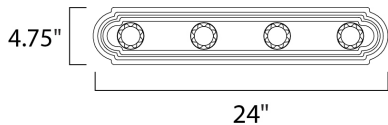

MEASUREMENTS

DIMENSION : 24" W x 4.75" H x 5" Ext
 BACK PLATE : 2.3" HCO
 HANGING WEIGHT : 0.5 lb

LAMPING

LUMENS : 0 Rated
 BULB : 4 x 60W Incandescent E26 Medium , 240W Total
 BULB INCLUDED : (Not Included)
 DIMMABLE : Yes
 COLOR_TEMP : 2700K
 LIGHTING_DIRECTION : Both