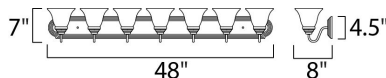

**MEASUREMENTS**

DIMENSION : 48" W x 7" H x 8" Ext  
 BACK PLATE : 48.17" W x 4.56" H x 4.07" HCO  
 HANGING WEIGHT : 12 lb

**LAMPING**

INPUT VOLTAGE : 120V  
 LUMENS : 0 Rated  
 BULB : 7 x 60W Incandescent E26 Medium , 420W Total  
 BULB INCLUDED : (Not Included)  
 DIMMABLE : Yes