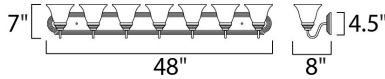

**MEASUREMENTS**

DIMENSION : 48" W x 7" H x 8" Ext  
 BACK PLATE : 48.17" W x 4.56" H x 4.07" HCO  
 HANGING WEIGHT : 11.88 lb

**LAMPING**

INPUT VOLTAGE : 120V  
 LUMENS : 0 Rated  
 BULB : 7 x 60W Incandescent E26 Medium , 420W Total  
 BULB INCLUDED : (Not Included)  
 DIMMABLE : Yes