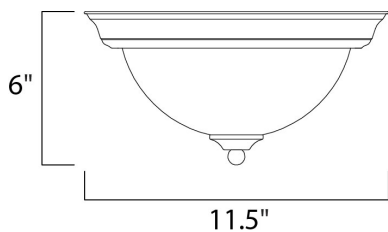

MEASUREMENTS

DIMENSION : 10.5" L x 10.5" W x 6" H
 HANGING WEIGHT : 2.18 lb

LAMPING

INPUT VOLTAGE : 120V
 LUMENS : 900 Rated
 BULB : 1 x 13W Fluorescent GU24 , 13W Total
 BULB INCLUDED : (Included)
 DIMMABLE : No
 CRI : 80+ CRI
 COLOR_TEMP : 2700K