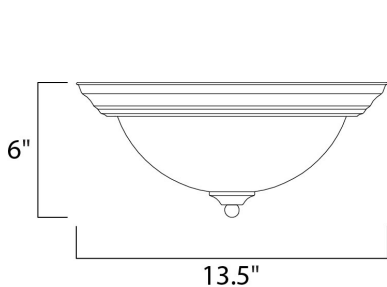

MEASUREMENTS

DIMENSION : 13.5" L x 13.5" W x 6" H
 HANGING WEIGHT : 2.65 lb

LAMPING

INPUT VOLTAGE : 120V
 LUMENS : 1,800 Rated
 BULB : 2 x 13W Fluorescent GU24 , 26W Total
 BULB INCLUDED : (Included)
 DIMMABLE : No
 CRI : 80+ CRI
 COLOR_TEMP : 2700K