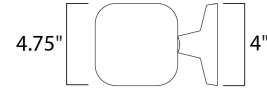

Finish
Architectural Bronze

Glass/Shade

Product Category
Outdoor Wall Mount

Lamping

Number of Bulbs	2
Light Type	LED
Bulb Type	PCB
Max Bulb Wattage	11
Max Fixture Wattage	22
Rated Life	
Rated Lumens	±1,540
Color Temp	±3,000 K
Bulb(s)	Included
Light Up/Down	Both
Beam Spread	N/A
CRI	80+
Photo Cell Included	N/A
Ballast/Driver/Transformer	No
Dimmable	No

Measurements

Width	4.75"
Height	13.00"
Length	N/A
Extension	7"
Back Plate Width	4.75"
Back Plate Height	4.75"
HCO	2.50"
Min Overall Height	0.00"
Max Overall Height	N/A
Hanging Weight	4.63 lbs
Height Adjustable	No
Slope	N/A
Chain Length	N/A
Wire Length	N/A
Canopy Width	N/A
Canopy Height	N/A
Canopy Length	N/A

Shipping

Carton Weight	5.41 lbs
Carton Width	9"
Carton Height	7"
Carton Length	15"
Carton Cubic Feet	0.60
Master Pack	6
Master Pack Weight	35.33 lbs
Master Pack Width	15.75"
Master Pack Height	15.75"
Master Pack Length	29.53"
Master Cubic Feet	4.24
UPS Shippable	Yes

Certification

Safety Rating	Wet
Energy Star	No
CA Title 24	No
CA Title 20	No
ADA	No
Dark Sky	N/A

Other

UPC Code	783209126466
Shades Included	N/A
Crystals Included	N/A
Diffuser Included	N/A
Conversion Kit	N/A
Material	Aluminum+Acrylic

Equivalents

Incandescent Watts	N/A
Fluorescent Watts	N/A

Maxim Lighting International and all designs, logos and images © 2016 Maxim Lighting International. All Rights Reserved. Maxim Lighting International reserves the right, at any time, to make changes in the design and/or construction of the product including the discontinuation of product without prior notice. Color may vary from what is pictured above due to limitations inherent to photographic processes.

Always consult a qualified, licensed electrician before installation of any product weighing 35 pounds or more. We recommend that a qualified, licensed electrician do the installation. Always install to a mechanically sound structure.