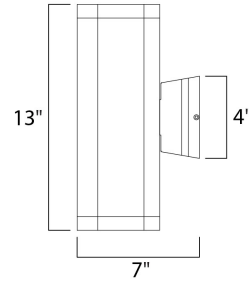

Lighting Your Life Since 1970

Product Specifications - 86138ABZ

Job Name:	Job Type:
Quantity:	Comments:

86138ABZ
Lightray LED Wall Sconce

Finish
Architectural Bronze

Glass/Shade

Product Category
Outdoor Wall Mount

Measurements

Width	4.75"
Height	13.00"
Length	N/A
Extension	7"
Back Plate Width	4.75"
Back Plate Height	4.75"
HCO	2.50"
Min Overall Height	0.00"
Max Overall Height	N/A
Hanging Weight	4.63 lbs
Height Adjustable	No
Slope	N/A
Chain Length	N/A
Wire Length	N/A
Canopy Width	N/A
Canopy Height	N/A
Canopy Length	N/A

Shipping

Carton Weight	5.41 lbs
Carton Width	9"
Carton Height	7"
Carton Length	15"
Carton Cubic Feet	0.60
Master Pack	6
Master Pack Weight	35.33 lbs
Master Pack Width	15.75"
Master Pack Height	15.75"
Master Pack Length	29.53"
Master Cubic Feet	4.24
UPS Shippable	Yes