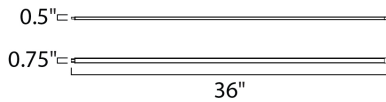

PRODUCT DESCRIPTION

Narrow Aluminum channels of LED are easily concealed in an economical way to tackle your task lighting. Installation is simple with an adjustable bracket that allows you to direct the light to where you need it, and a simple plug-in or hard wire power supply. Available in lengths from 6" to 48" and varies accessories, Slim Stick is the easy solution for your task lighting installation.

MEASUREMENTS

DIMENSION : 36" L x 0.75" W x 0.5" H
 HANGING WEIGHT : 0.65 lb

LAMPING

INPUT VOLTAGE : 24V
 LUMENS : 1,400 Rated (1,170 Del.)
 BULB : 1 x 15W LED PCB Integrated , 15W Total
 BULB INCLUDED : (Integrated)
 DIMMABLE : Triac CL
 CRI : 90+ CRI
 COLOR_TEMP : 3000K