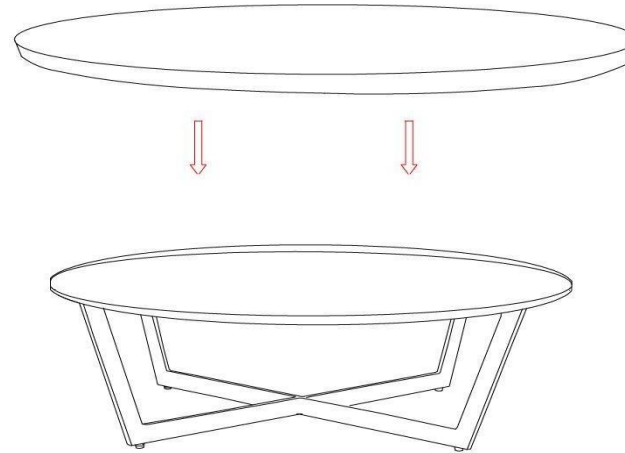

**PARTS AND HARDWARE.
PARTS LIST**

No.	DESCRIPTION	IMAGE	QTY
A	METAL BASE		1
B	TOP		1

NOTES.

Thank you for purchasing this quality product! Be sure to check all packing material carefully for small part that may have come loose inside the carton during shipping

CAUTION: This item is heavy, assembly should be performed by two people.

STEP 1.