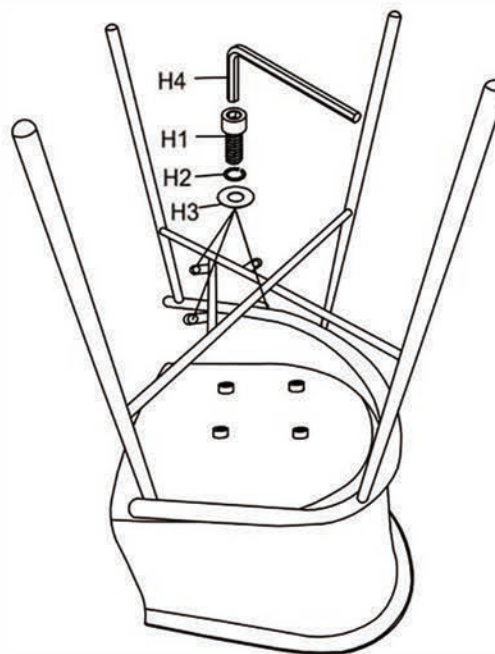

PARTS AND HARDWARE.

PARTS LIST

No.	DESCRIPTION	IMAGE	Q'TY
P1	SEAT		1
P2	METAL LEGS		1

HARDWARE LIST

No.	DESCRIPTION	IMAGE	Q'TY
H1	BOLT (6X16MM)		4
H2	SPRING WASHER (6X10X1MM)		4
H3	FLAT WASHER (6X18X2MM)		4
H4	ALLEN KEY		1

NOTES.

Thank you for purchasing this quality product! Be sure to check all packing material carefully for small part that may have come loose inside the carton during shipping.

CAUTION: Ensure not to overtighten screws to reduce the risk of stripping or breakage.

STEP 1.