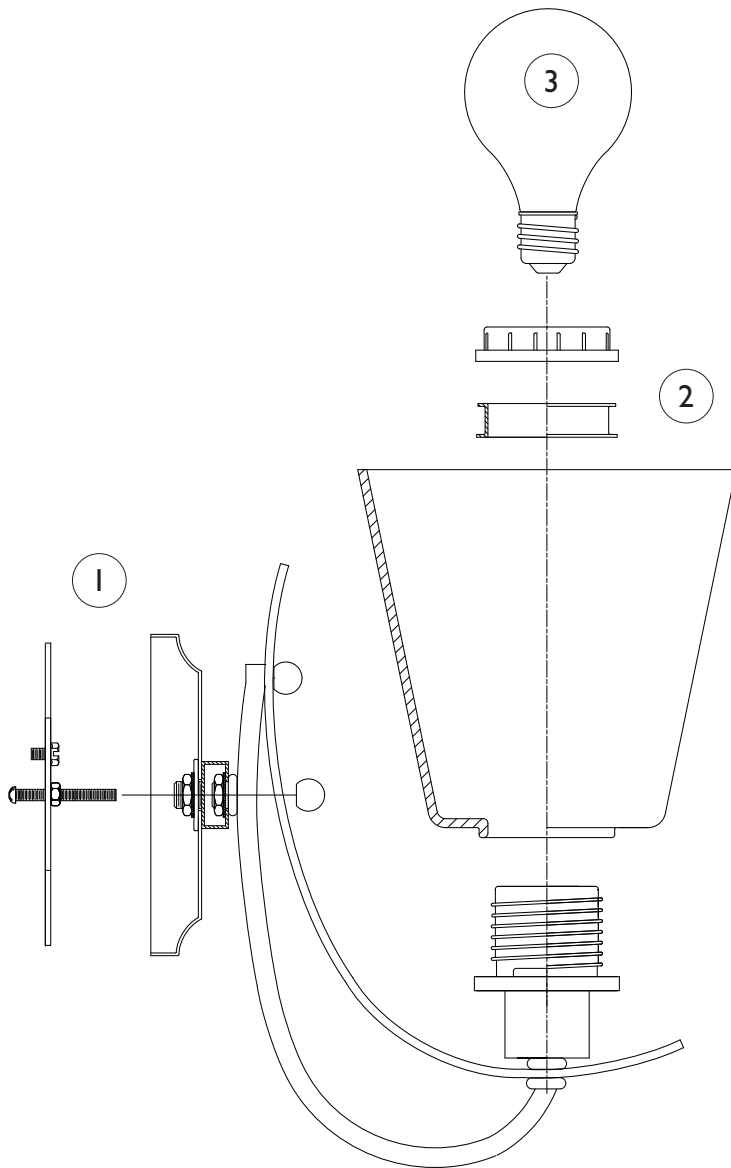

# Assembly Instructions For

## **VS21002, VS21003, VS21004, WB1581** (E) 11/11

**IMPORTANT**  
**TURN OFF THE POWER AT THE MAIN FUSE**  
**OR CIRCUIT BREAKER BOX**  
**BEFORE STARTING INSTALLATION**

Carefully unpack and identify all parts before assembly. Bulb not included.

1. Follow enclosed supplement installation instructions for electrical and fixture installation onto house outlet box. If you do not have an outlet box at desired location to attach the fixture then hire a qualified electrician to create one.
2. Install shade by fastening with counter ring and spacer.
3. Install light bulb (not included). See relamping label at socket area for type and maximum allowed wattage.