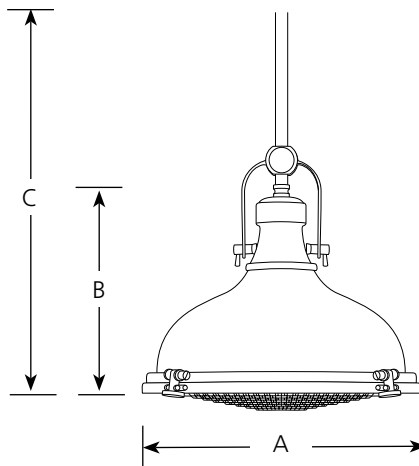

Type \_\_\_\_\_  
 -108 -09  
 P5188

| Finish      |                   |                | Lighting   | Dimensions (Inches) |        |    |
|-------------|-------------------|----------------|------------|---------------------|--------|----|
| Catalog No. | Oil Rubbed Bronze | Brushed Nickel |            | A                   | B      | C  |
| P5188       | -108              | -09            | 1 (m) 100w | 12-1/8              | 10-1/2 | 77 |

**Specifications:**

General

- Two 6", one 12", and two 15" stems supplied with concealed connectors and a 90 degree swivel in the canopy
- Brushed Nickel (-09) and Oil rubbed bronze (-108) finishes.

Mounting

- Ceiling mounted on stem
- Canopy covers a standard 4" hexagonal recessed outlet box
- Mounting strap for outlet box included

Electrical

- Medium based ceramic sockets
- 10 feet of wire
- Pre-wired

Labeling