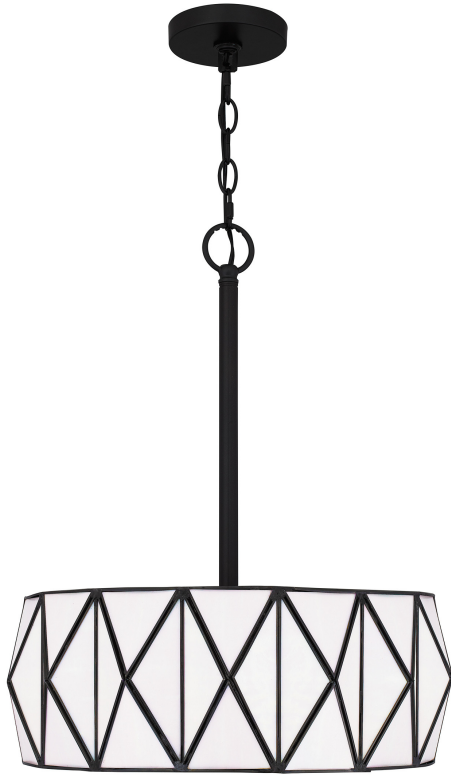

TF5335MBK

Jakarta Pendant

Matte Black

QUOIZEL
LIGHTING

DIMENSIONS

Dimensions: 16.75" W x 20.5" H x 16.75" D

Overall Height: 73.25"

Canopy Dimensions: 4.75"W x 0.75"D

Chain/Downrod Length: 4'

Weight: 7.04 lbs

DETAILS

Material: Steel

Glass/Shade Description: Multicolor Art Glass
- Glass - Stained Glass/Tiffany

LAMPING

Light Source: Incandescent

Bulb Included: No

Bulb Type: Medium Base

Bulb Quantity: 3

Watts per Bulb: 100

ELECTRICAL

Dimmable: No

Voltage: 120v

Wire Length: 8'

INSTALLATION