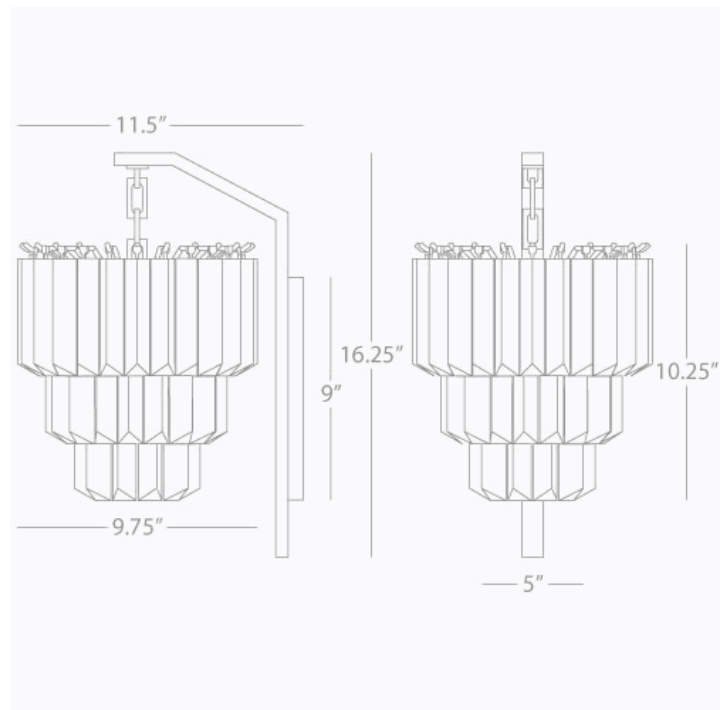

SPECTRUM

1915

Wall Sconce

2-60W Max.

Bulb Type: G16.5, Candelabra Base

On-Off Line Switch

24" Cord Cover/ Direct Wire

Modern Brass Finish

Clear Crystal Prisms

FINISH OPTION:

S1915 - Polished Nickel

**** Available for Quick SHIP ****