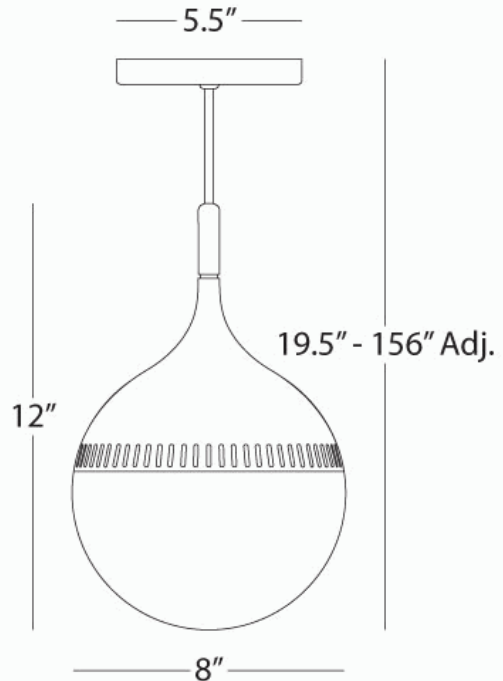

JONATHAN ADLER

RIO

792

Small Pendant

1 - 40W Max.

Bulb Type: A

Direct Wire

Antique Brass Finish

White Glass Shade

Susp. Hardware: 12ft Black Fabric Wrapped Cord

FINISH OPTIONS:

S792 - Polished Nickel

Z792 - Deep Patina Bronze

**** Available for Quick SHIP ****