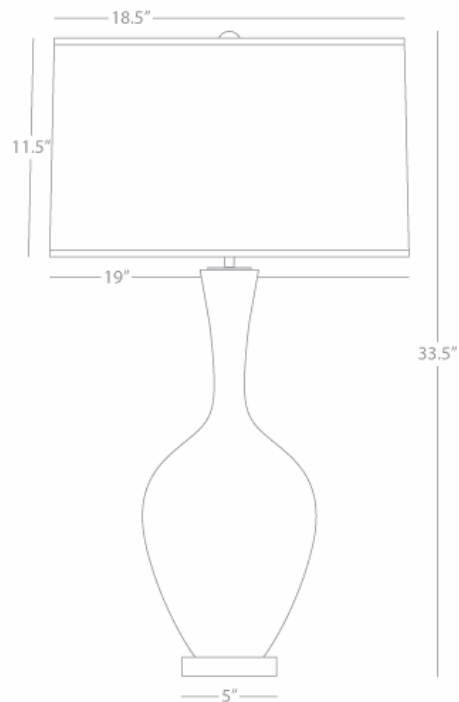

AUDREY

CI980

Table Lamp

1 - 150W Max.

Bulb Type: A

Switch: Hi-Lo Dimming

Citron Glazed Ceramic

Lucite Base

Fondine Fabric Shade

See Audrey/ Delilah Table for Color Options

** Available for Quick SHIP **