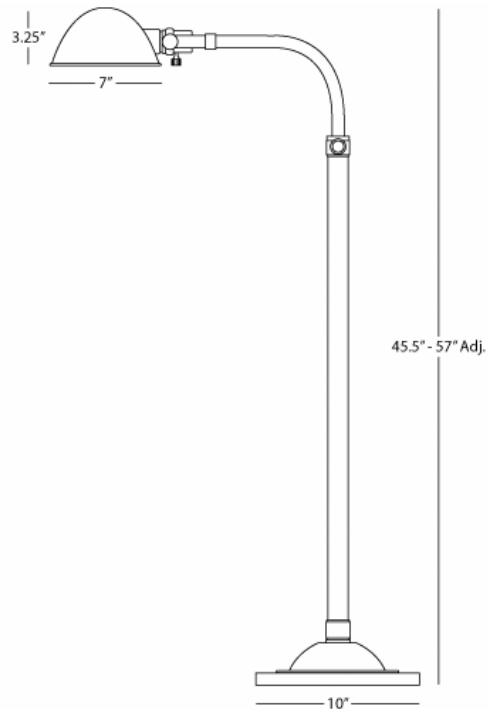

ALVIN

S1905

Pharmacy Floor Lamp

1-60W Max.

Bulb Type: A

Switch: Full Range Dimmer

Polished Nickel Finish over Metal / Brass

Metal Shade

FINISH OPTIONS:

1905 - Antique Brass

Z1905 - Deep Patina Bronze

**** Available for Quick SHIP ****